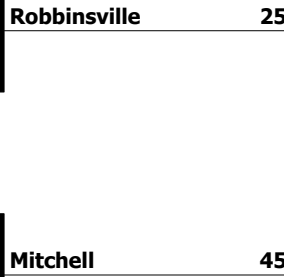

**EASTERN REGIONAL**

North Duplin 13

**Cherokee (14-1)  
 1A CHAMPIONS**

**WESTERN REGIONAL**

Cherokee 21