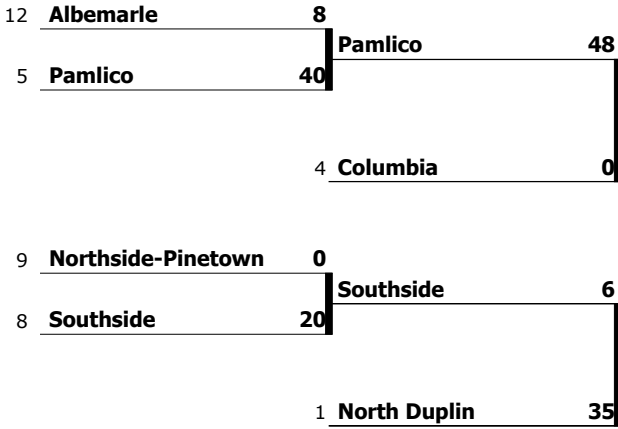

**EASTERN REGIONAL**

North Duplin 13

**Cherokee (14-1)  
 1A CHAMPIONS**

**WESTERN REGIONAL**

Cherokee 21