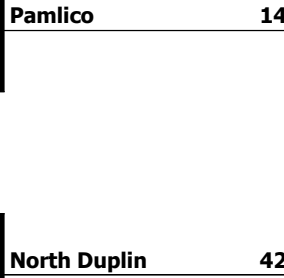

**EASTERN REGIONAL**

North Duplin 13

**Cherokee (14-1)  
 1A CHAMPIONS**

**WESTERN REGIONAL**

Cherokee 21