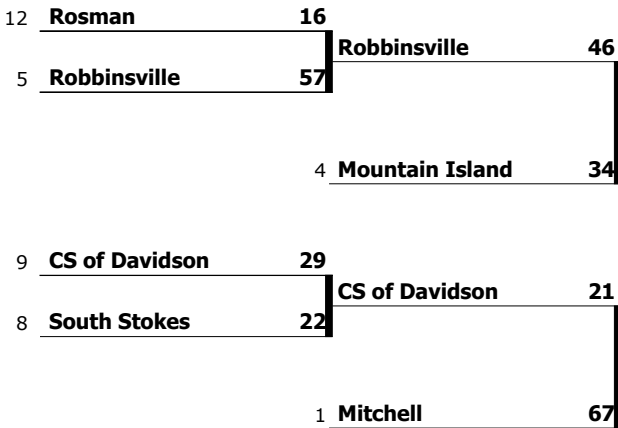

**EASTERN REGIONAL**

North Duplin 13

**Cherokee (14-1)  
 1A CHAMPIONS**

**WESTERN REGIONAL**

Cherokee 21