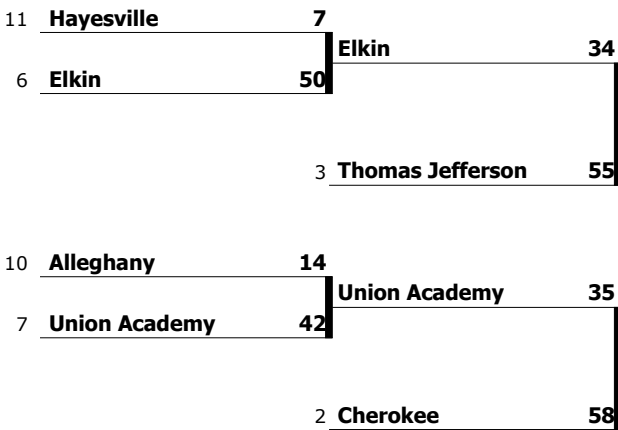

**EASTERN REGIONAL**

North Duplin 13

**Cherokee (14-1)  
 1A CHAMPIONS**

**WESTERN REGIONAL**

Cherokee 21