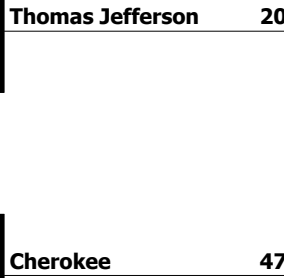

**EASTERN REGIONAL**

North Duplin 13

**Cherokee (14-1)  
 1A CHAMPIONS**

**WESTERN REGIONAL**

Cherokee 21